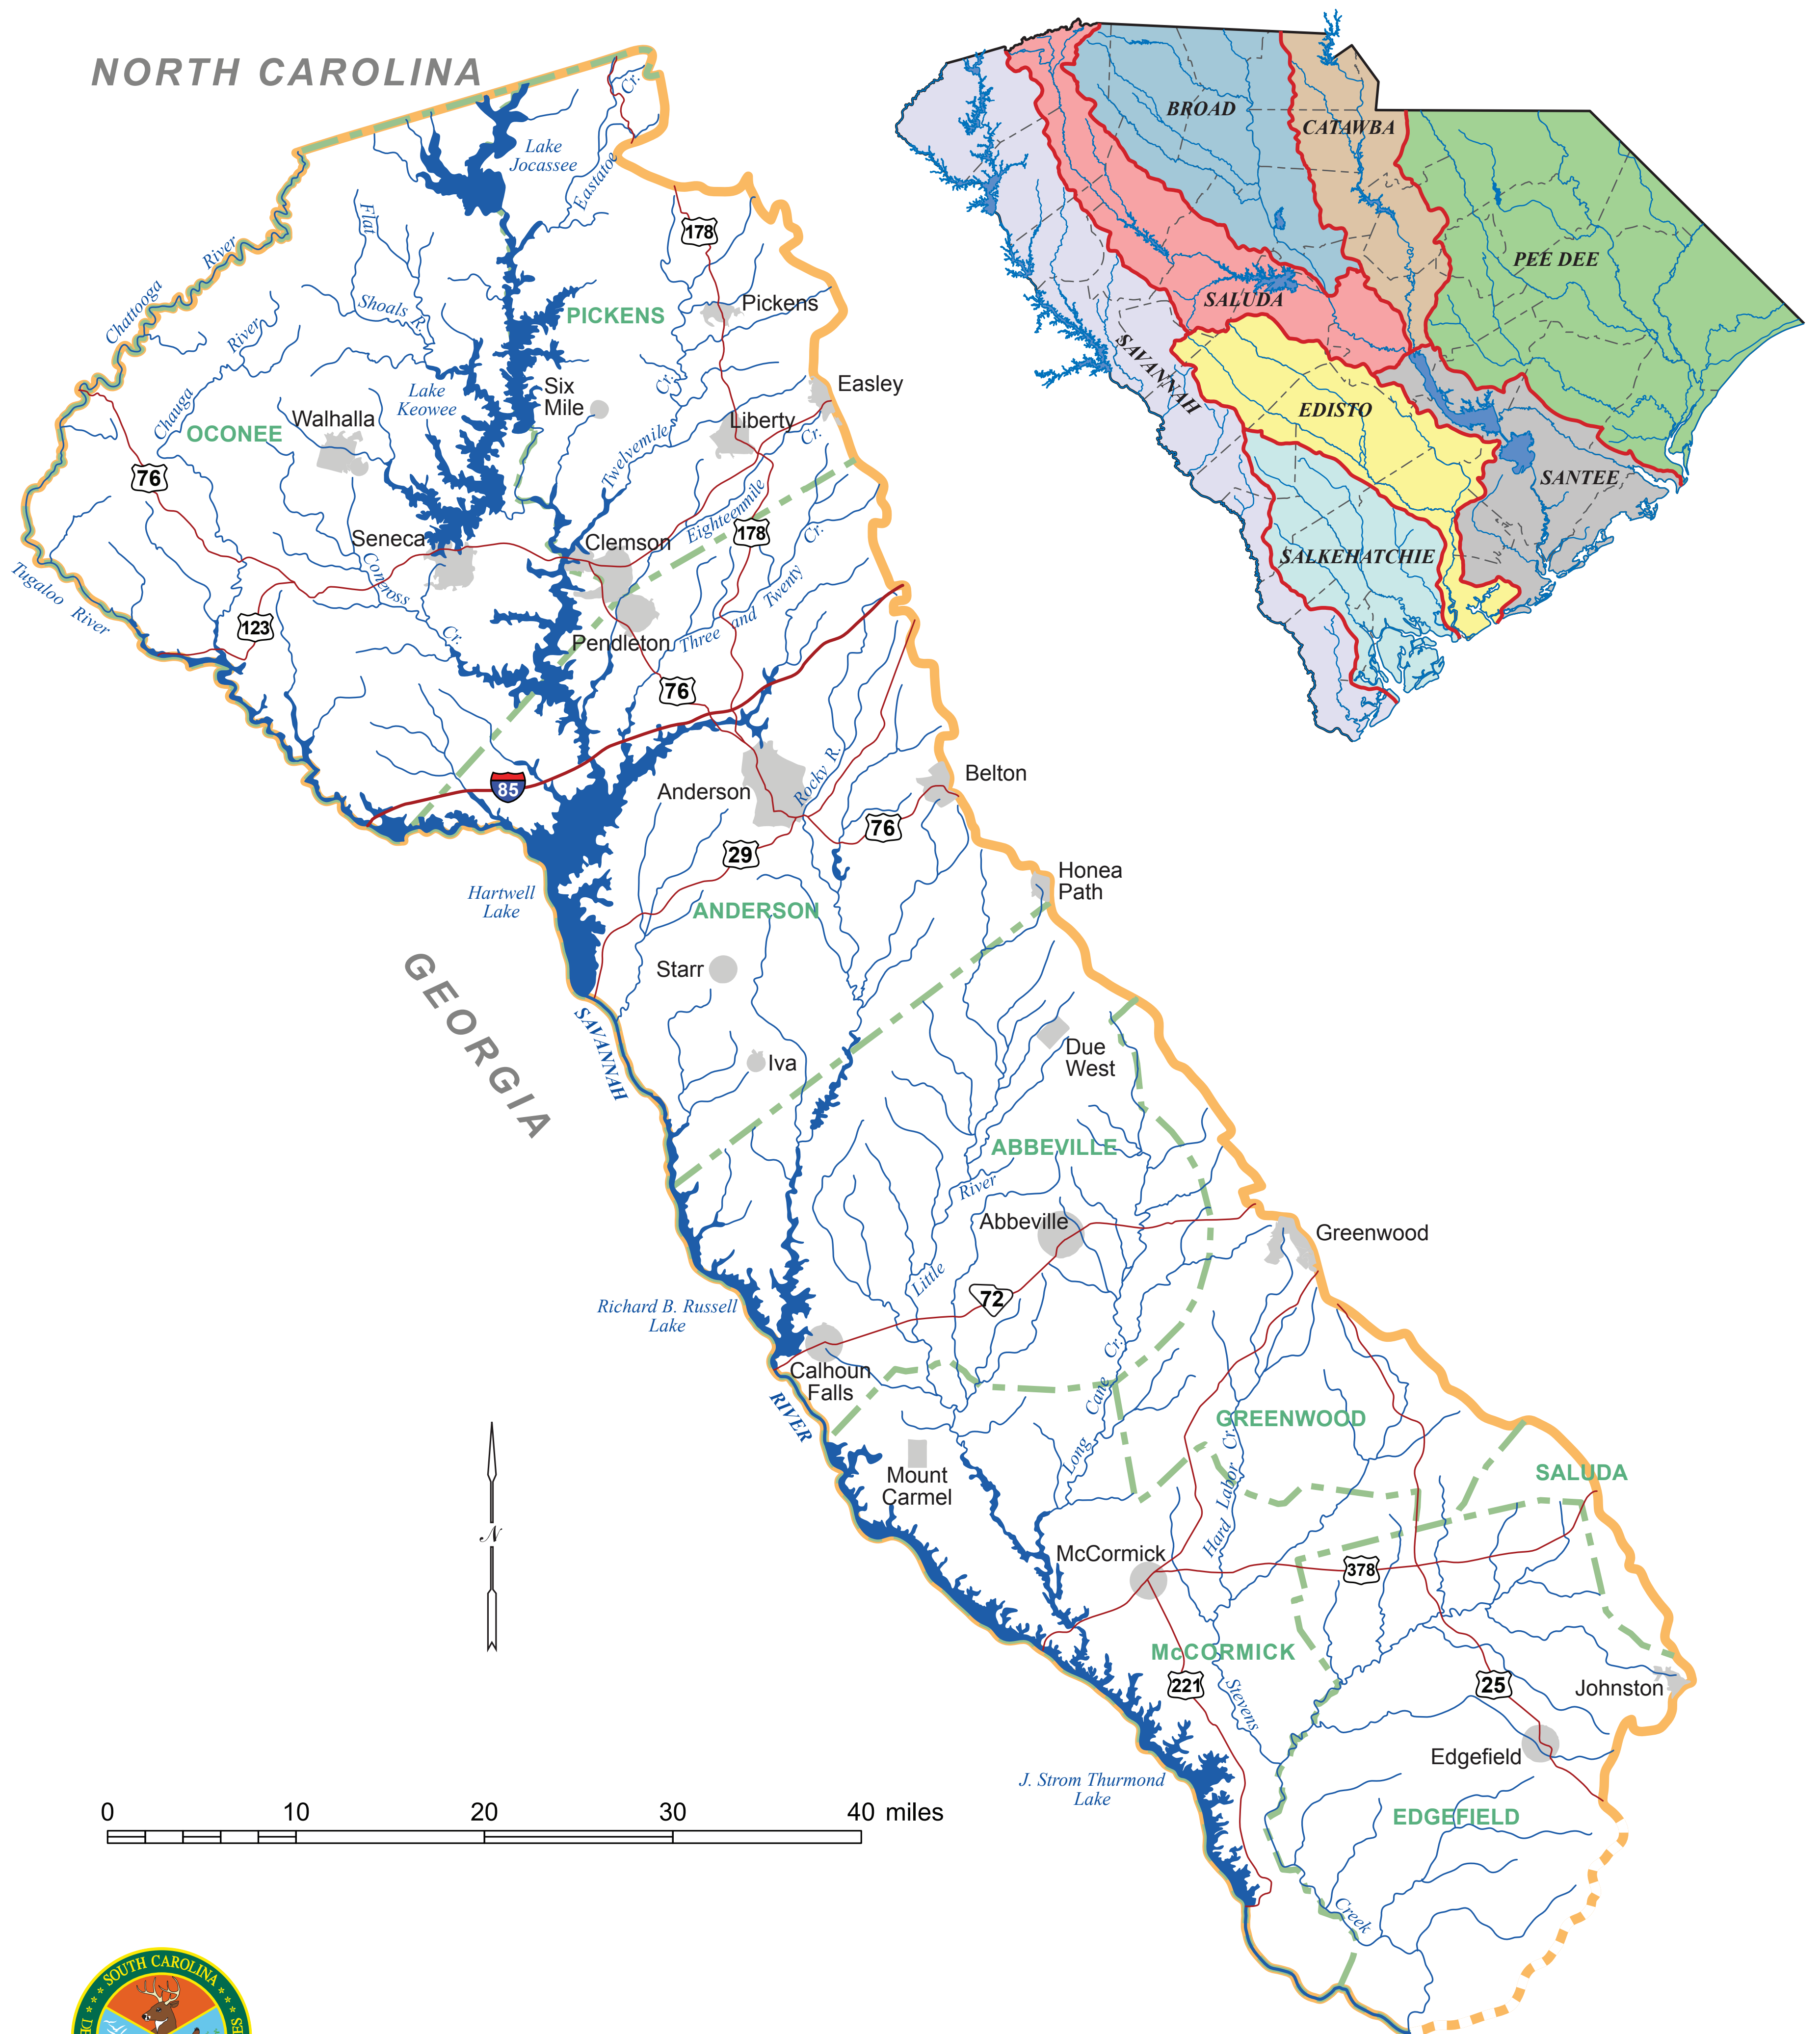

# UPPER SAVANNAH RIVER BASIN

DNR