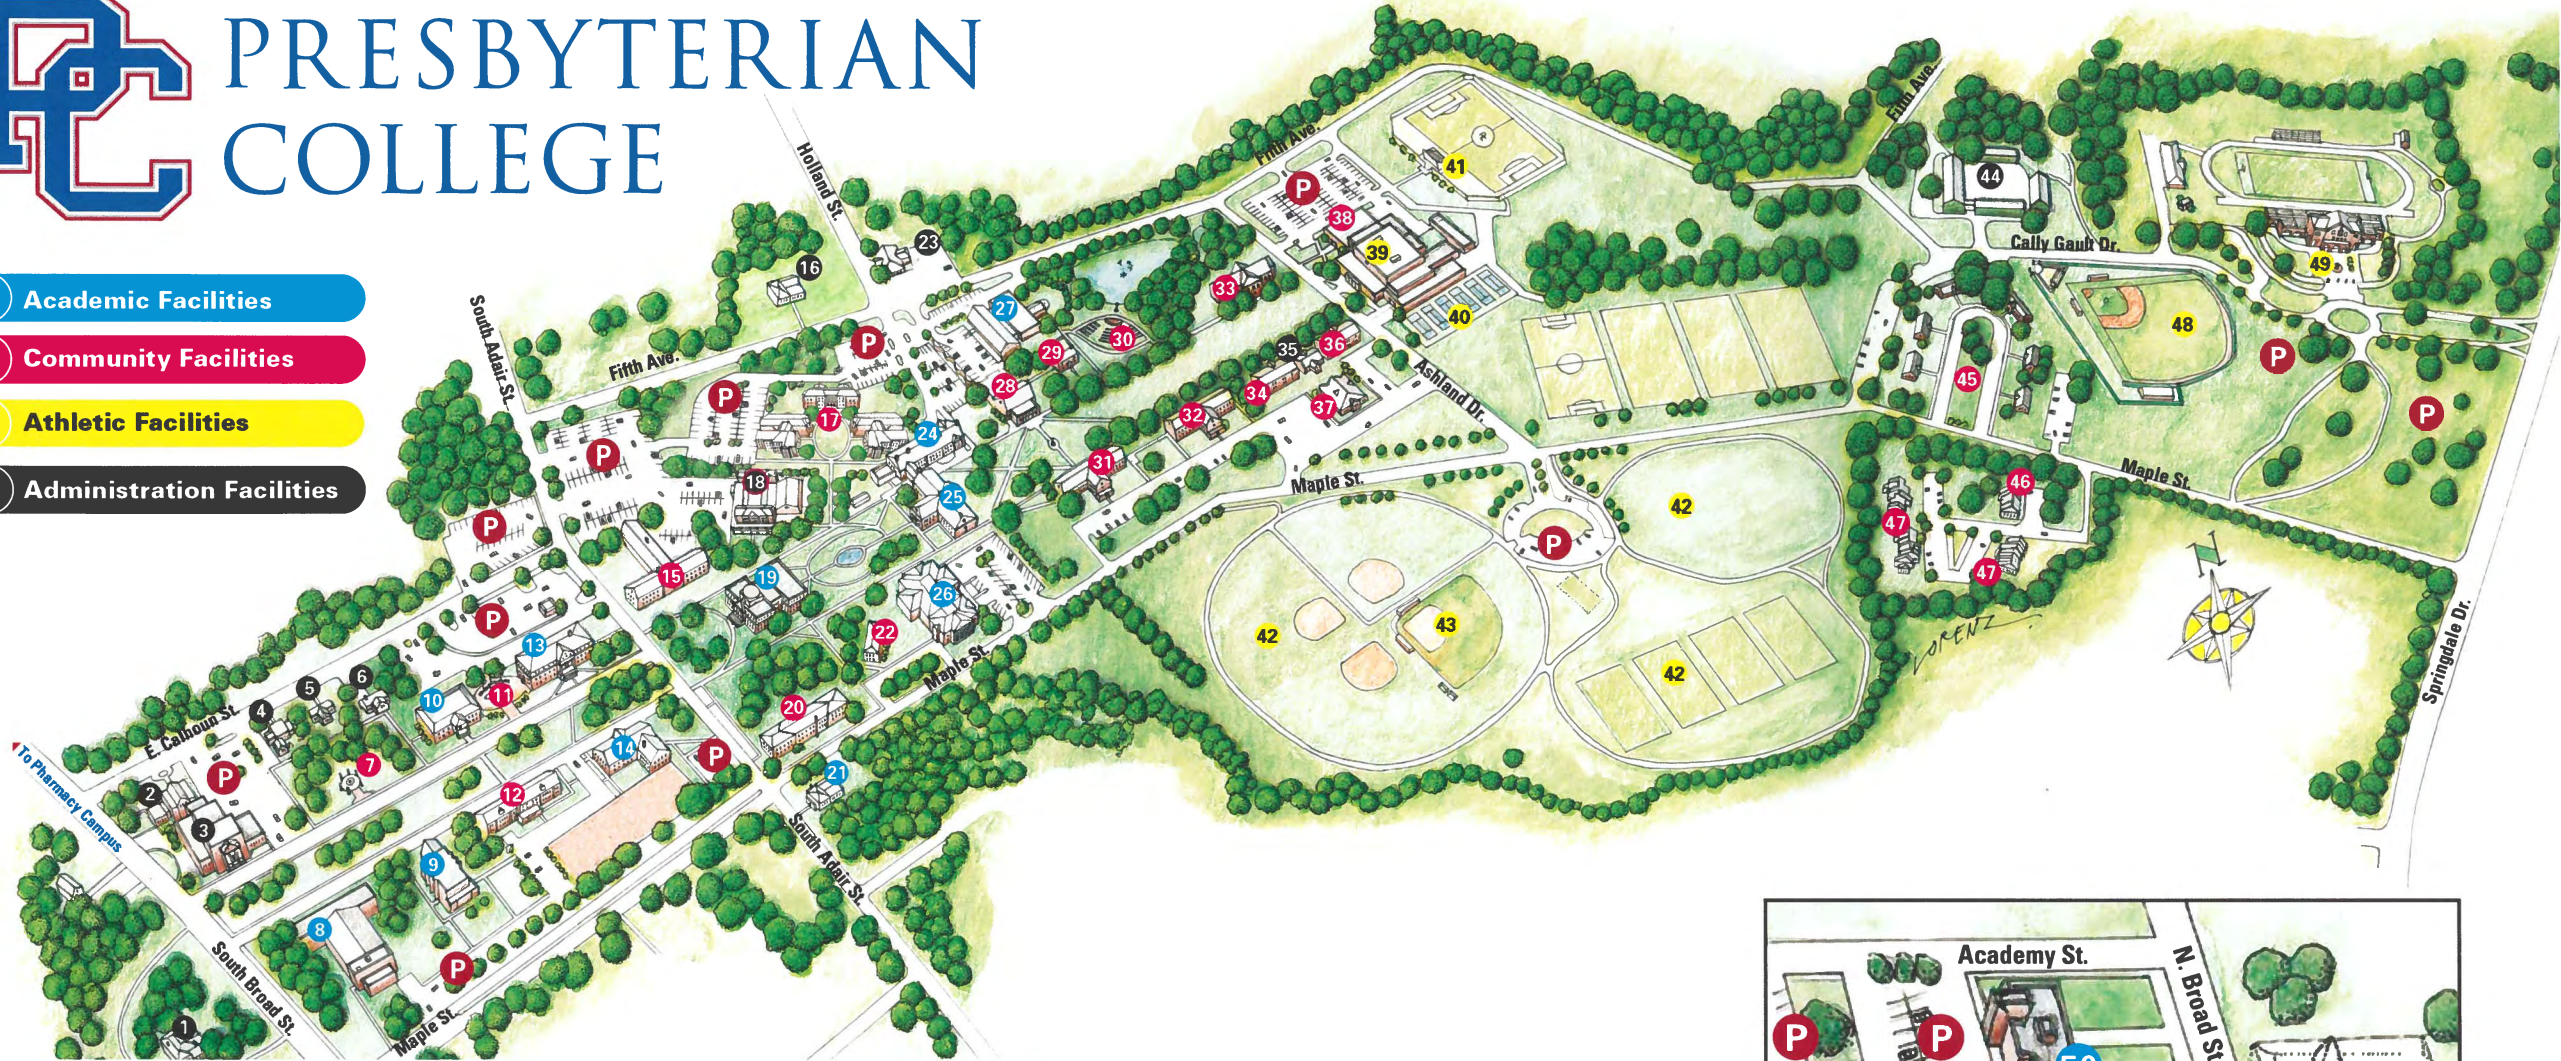

PRESBYTERIAN COLLEGE

- Academic Facilities
- Community Facilities
- Athletic Facilities
- Administration Facilities

1. **Administration**
2. 2 Patrick Center (Admissions)
   - 3 Smith Administration Building
   - 4 Moorefield House
   - 5 Counseling & Wellness Center
   - 6 ROTC Storage
   - 16 Academic Success Office
   - 18 Springs Student Center
   - 23 Campus Police
   - 35 M&L Brown Commons
3. **Dining**
4. 18 Springs Student Center & Bookstore
   - 28 Greenville Dining Hall (GDH)

1. **Academics**
2. 8 Belk Auditorium
   - 9 Edmunds Hall
   - 10 Jacobs Hall
   - 12 Bailey Hall
   - 13 Harrington-Peachtree Center
   - 14 Douglas House
   - 19 Neville Hall
   - 21 Godfrey House
   - 24 Lassiter Hall
   - 25 Richardson Hall
   - 26 James H. Thomason Library and Russell-Arnold Archives
   - 27 Harper Center for the Arts
   - 50 School of Pharmacy

1. **Athletics**
2. 39 Templeton Physical Education Center
   - 40 Templeton Tennis Complex
   - 41 Martin Stadium
   - 42 Young Intramural Park
   - 43 PC Softball Field
   - 48 PC Baseball Complex
   - 49 Bailey Stadium

1. **Community Halls**
2. 15 Georgia Hall
   - 17 Upperclassman Housing
   - 20 Smyth Hall
   - 22 Laurens Hall
   - 29 Reynolds Hall (*The Nest*)
   - 31 Clinton Hall
   - 32 Mary Irwin Belk Hall
   - 33 Spradley Hall
   - 34 Grotnes Hall
   - 36 Barron Hall
   - 37 Carol International House
   - 45 Fraternity Court
   - 46 Charlotte Hawkins Brown Center
   - 47 Senior Townhouses

1. **Other Points of Interest**
2. 1 President's House
   - 7 Alumni Green
   - 11 Armed Forces Memorial
   - 30 Piephoff Chapel
   - 38 Mabry-Smith-Yonce Center
   - 44 Campus Services
3. **P** Public Parking / Event Parking